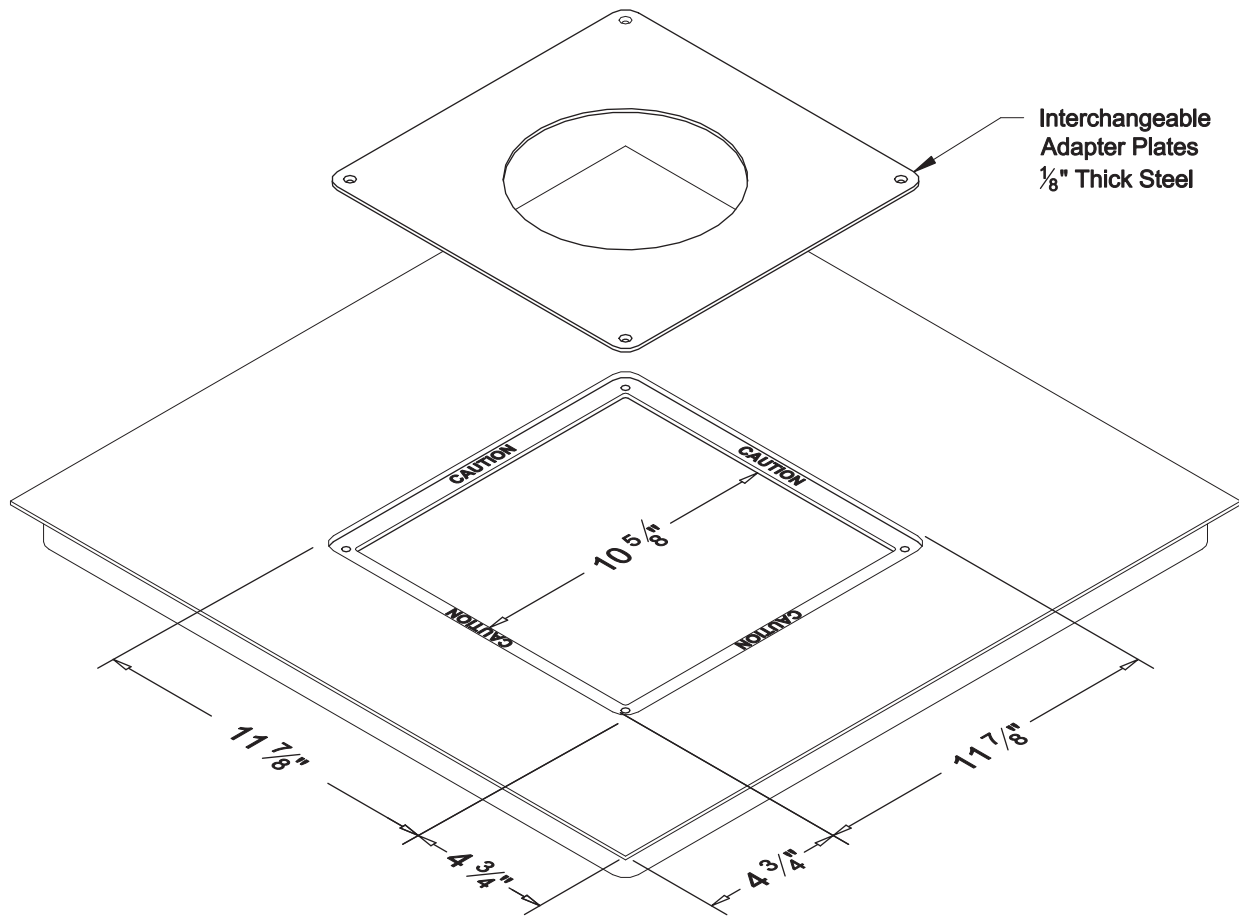

EAP01  
Blank Plate

EAP02 For  
ASM Smart-Air  
Electrical Box

EAP03 For  
ASM Smart-Air  
Diffuser

EAP04 For (2)  
3" Dia. Grommets

AVAILABLE ADAPTER PLATES

FIXED HOLE LOCATION

NOTE: Cut-Sheet drawing and specifications are subject to change without prior notice.