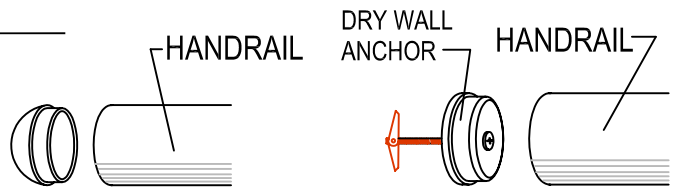

ELEVATION VIEW  
RAMP WALL MOUNT

ELEVATION VIEW  
RAMP GUARD/ RETURN

3 TEE DETAIL

4 SIDE MOUNT  
DETAIL

2 END CAP DETAIL

6 TEE DETAIL

**ASM**  
innovations in access flooring

9500 Industrial Center Drive  
Ladson, SC 29456