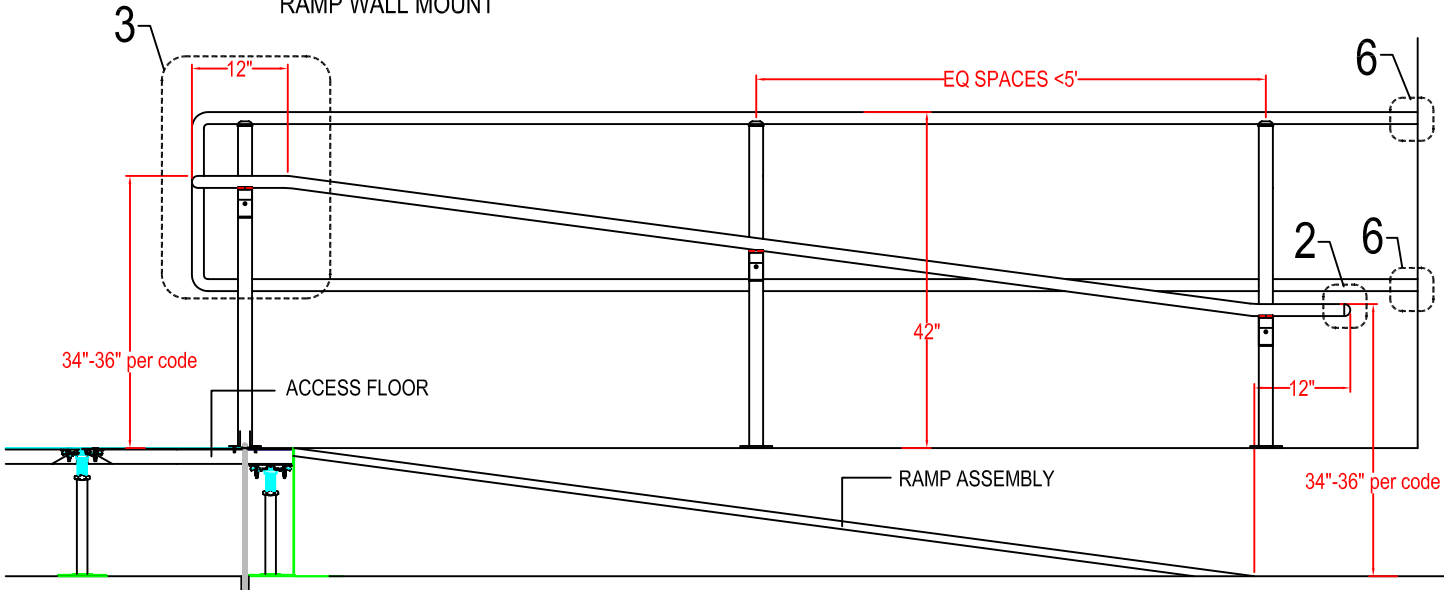

ELEVATION VIEW  
RAMP WALL MOUNT

ELEVATION VIEW  
RAMP GUARD/ RETURN

3 TEE DETAIL

4 SIDE MOUNT  
DETAIL

2 END CAP DETAIL

6 TEE DETAIL

**ASM**  
innovations in access flooring

9500 Industrial Center Drive  
Ladson, SC 29456